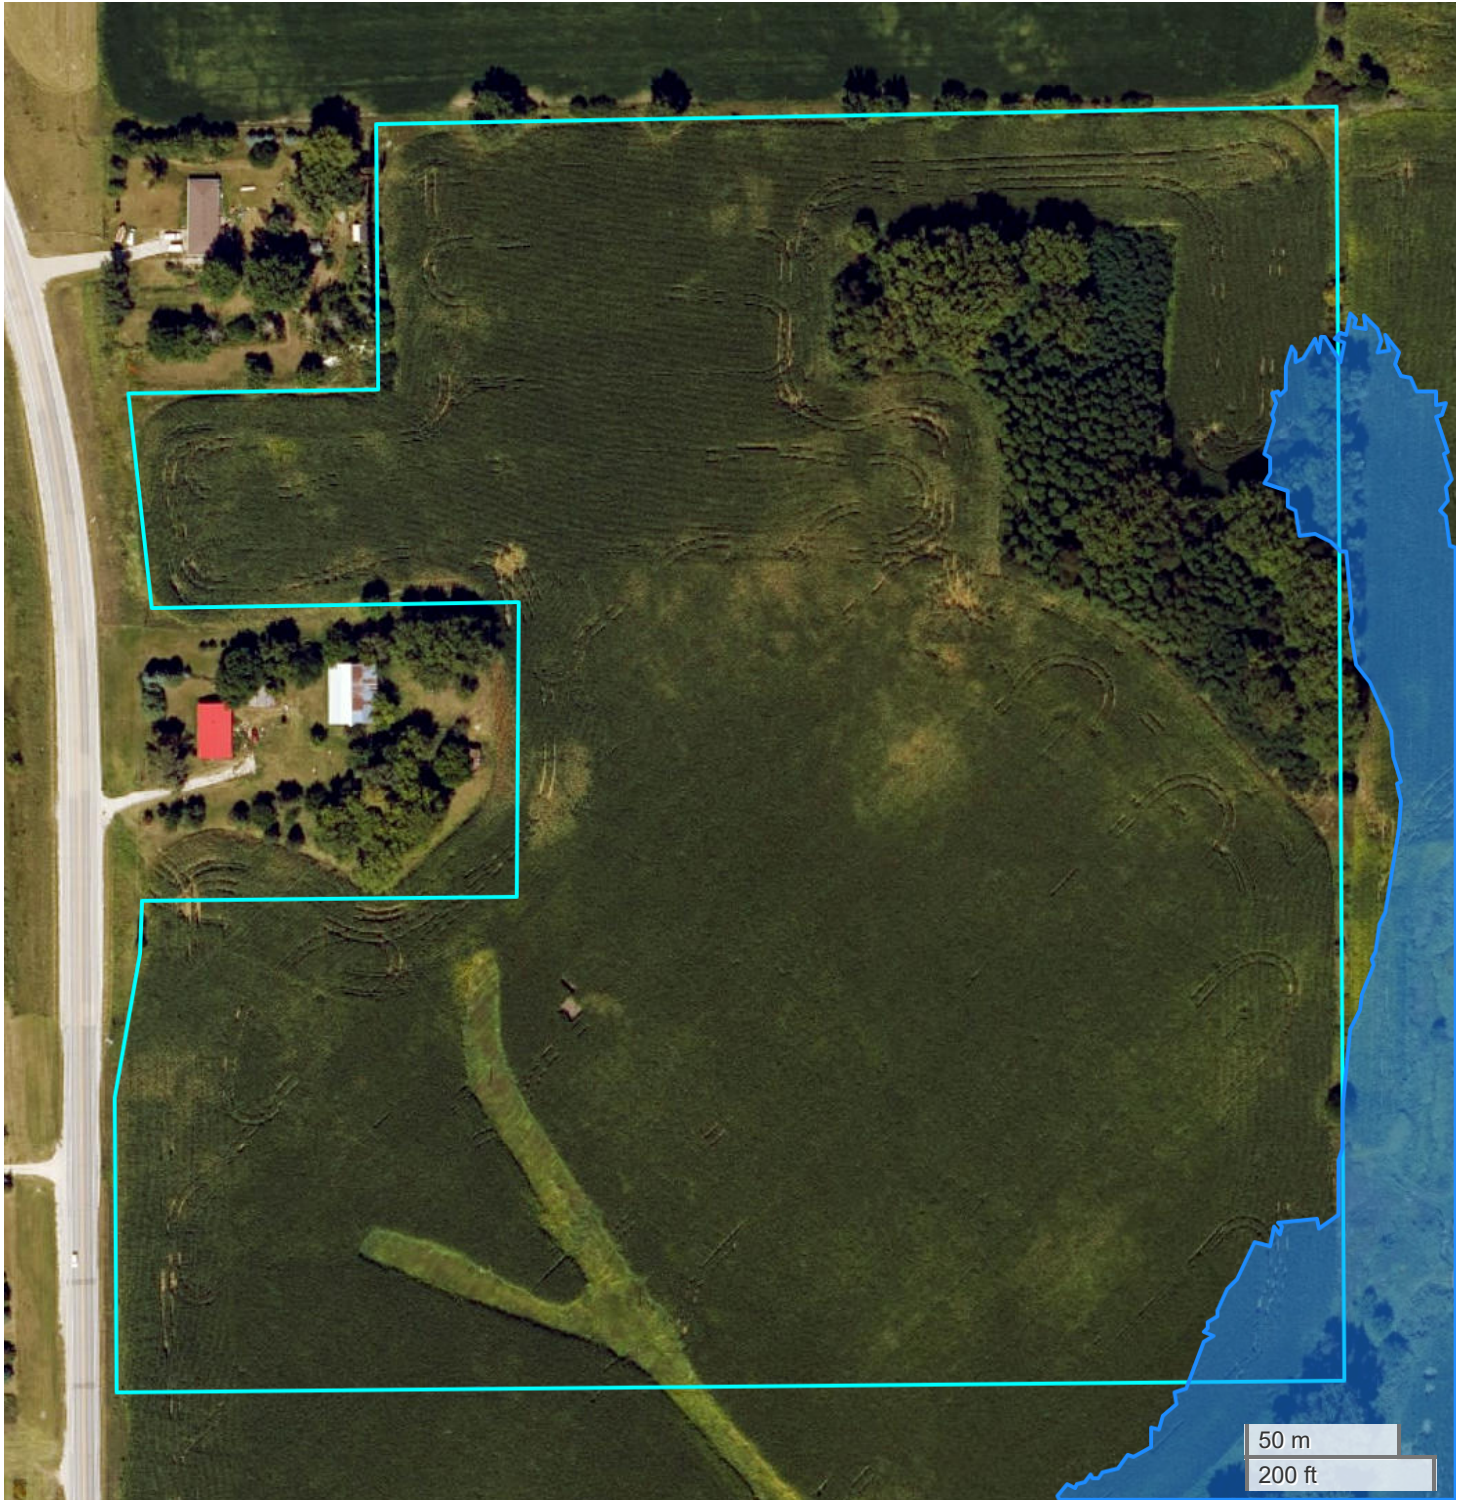

MUDDERMAN FARM FLOOD HAZARDS

FarmWorth, LLC makes no warranties, express or implied, regarding the accuracy of any information provided through FarmWorth.com. User is solely responsible for independently verifying all information prior to use and waives any claims against FarmWorth, LLC arising from inaccuracies in such information.

Significant Flood Hazards

-  Regulatory Floodway (Zones AE, AO, AH, VE, AR)
-  Without Base Flood Elevation (BFE), with BFE or Depth (Zones A, V, A99)